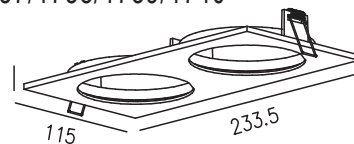

Model: AZ1729/1730/1731/1732/1733/1734/1735/1736/1737/1738/1739/1740

Nazwa: REMO DOWNLIGHT / HUGO DOWNLIGHT

Azzardo®

AZ1729/1730/1731/1732 hole size: $\varnothing 105$

AZ1733/1734/1735/1736 hole size: $\varnothing 105$

AZ1737/1738/1739/1740 hole size: 225x105

①

②

AZ1729/1730/1731/1732

26.5

$\varnothing 114$

AZ1733/1734/1735/1736

26.5

115

115

AZ1737/1738/1739/1740

26.5

115

233.5

③

④