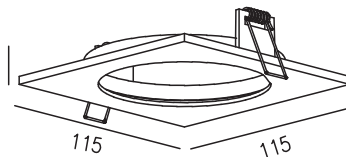

Model: AZ1729/1730/1731/1732/1733/1734/1735/1736/1737/1738/1739/1740

Nazwa: REMO DOWNLIGHT / HUGO DOWNLIGHT

Azzardo®

AZ1729/1730/1731/1732 hole size: $\varnothing 105$

AZ1733/1734/1735/1736 hole size: $\varnothing 105$

AZ1737/1738/1739/1740 hole size: 225x105

①

②

AZ1729/1730/1731/1732

26.5

$\varnothing 114$

AZ1733/1734/1735/1736

26.5

115

115

AZ1737/1738/1739/1740

26.5

115

233.5

③

④