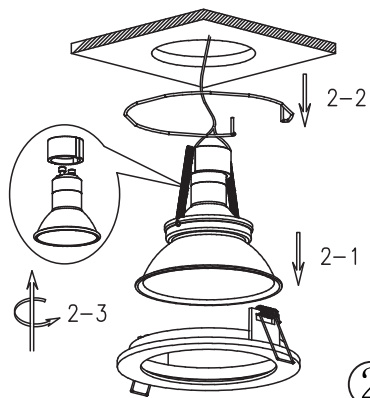

Model: AZ1729/1730/1731/1732/1733/1734/1735/1736/1737/1738/1739/1740

Nazwa: REMO DOWNLIGHT / HUGO DOWNLIGHT

Azzardo®

AZ1729/1730/1731/1732 hole size: $\varnothing 105$

AZ1733/1734/1735/1736 hole size: $\varnothing 105$

AZ1737/1738/1739/1740 hole size: 225x105

①

②

AZ1729/1730/1731/1732

26.5

$\varnothing 114$

AZ1733/1734/1735/1736

26.5

115

115

AZ1737/1738/1739/1740

26.5

115

233.5

③

④